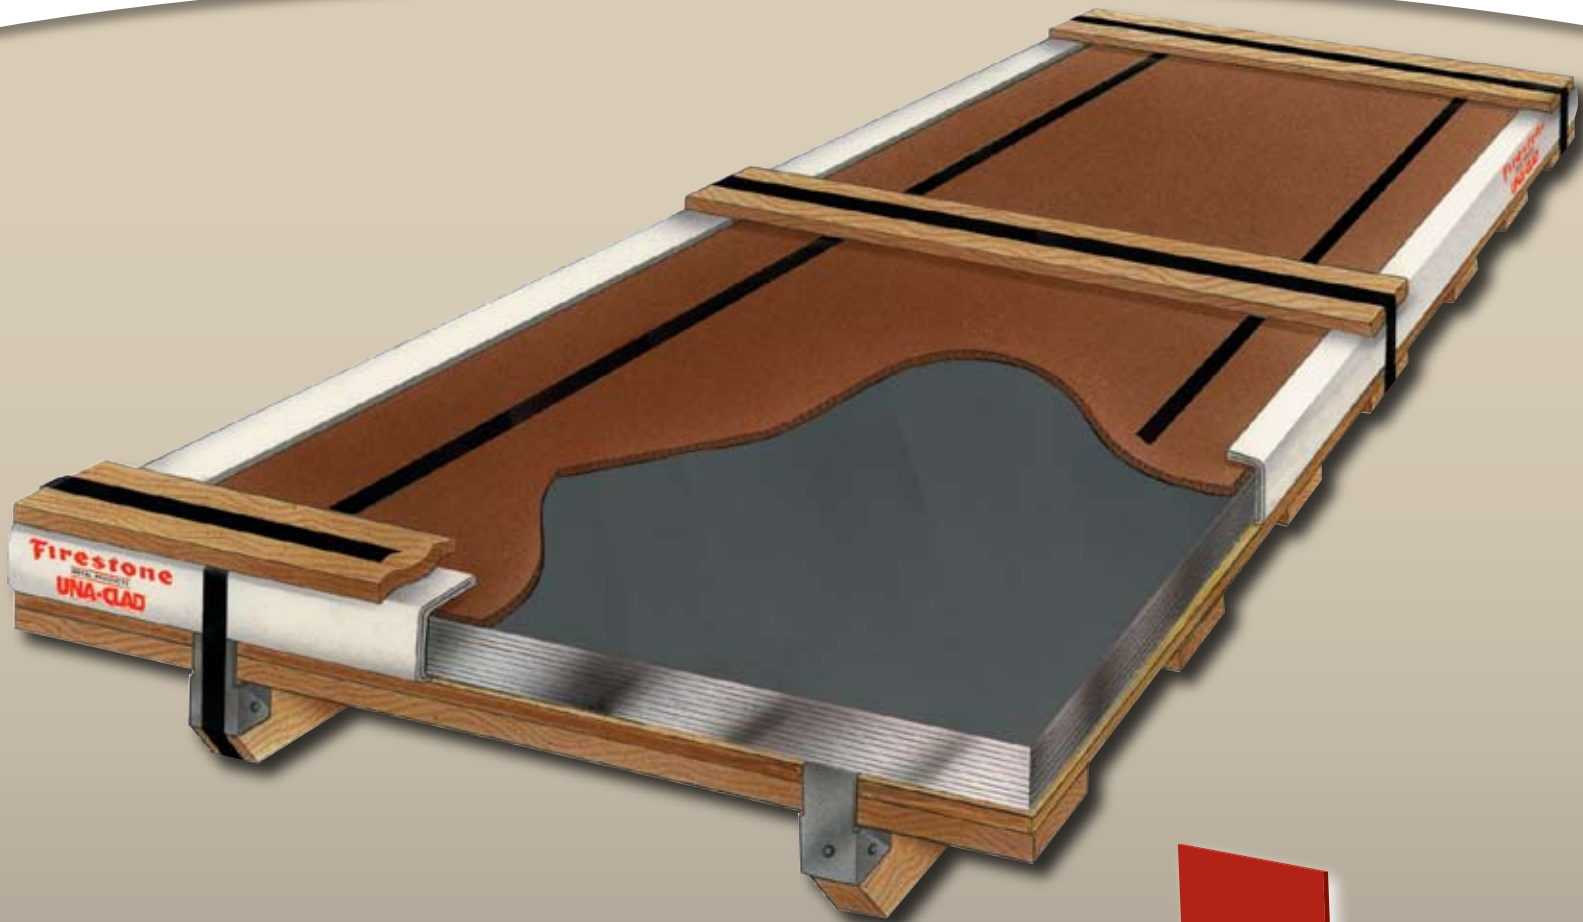

# Flat Sheet: Standard & Custom

Ultra-flat standard & custom sized sheets for your most exacting metal fabrication requirements:

- 30 Standard Colors
- Aluminum, Copper, & Steel
- Complete custom fabrication capabilities

**LEGEND**

KYNAR = Kynar 500® / Hylar 5000®

SMP = Siliconized Modified Polyester

POLY = Polyester

★ = Premium Color

SR = Solar-Reflectant color with KYNAR finish having reflectivity of at least 0.25

SR<sup>1</sup> = qualifies in steel only